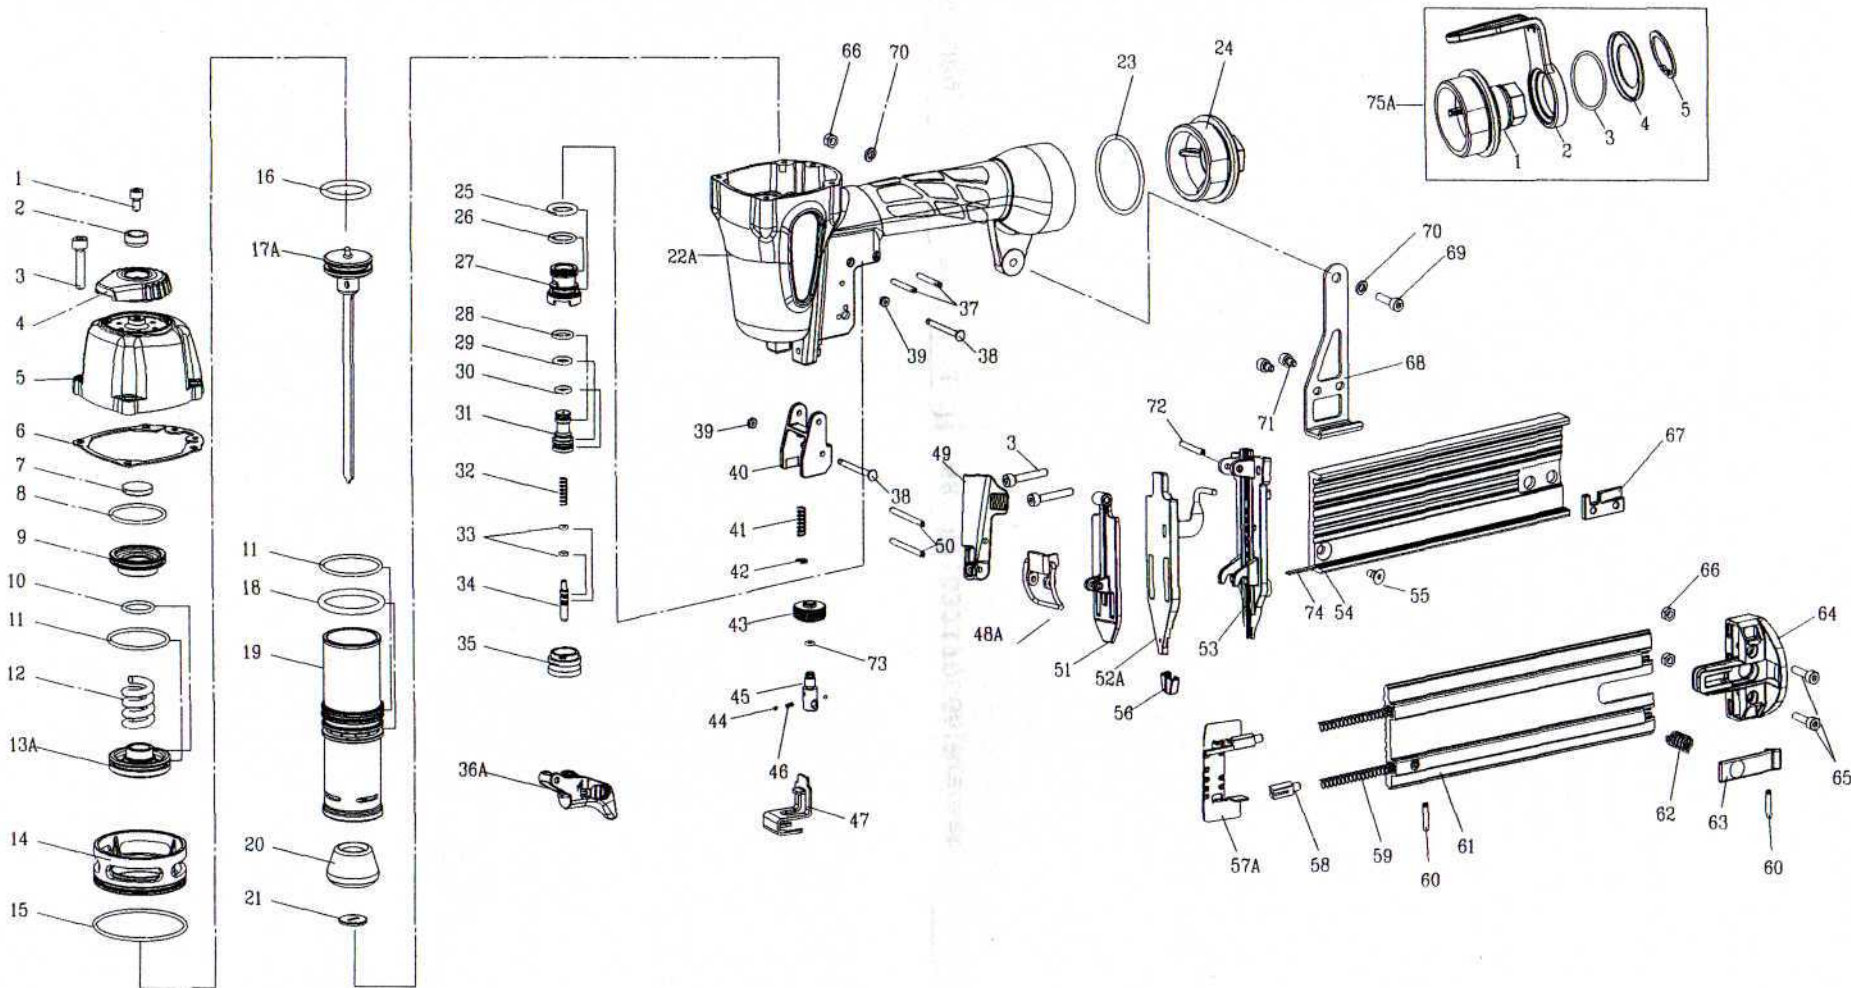

EXPLODED VIEW

Parts List

Item No.	Part No.	Description	Q'ty	Item No.	Part No.	Description	Q'ty	
1	30104080866	Hex.Soc.Hd.Bolt	1	46	20771630000	Adjusting Spring	1	
2	21030000001	Bushing, Deflector	1	47	22281480001	Contact Trip , Upper	1	
3	30104200866	Hex.Soc.Hd.Bolt	6	48A	22941362001	SA, Door Latch	1set	
4	21030010015	Deflector, Exhaust	1	49	22943690015	Latch Cap	1	
5	210300201XX	Cap, Machined	1	50	30803300001	Pin	2	
6	21030130000	Gasket, Cap	1	51	22941410001	Door Spacer	1	
7	21030190017	Seal	1	52A	22941341001	Safety Lever Assembly	1set	
8	30700123000	O-Ring	1	53	22941350066	Nose	1	
9	21030140016	Piston Stopper	1	54	21032050206	Magazine Assembly	1	
10	30700125000	O-Ring	1	55	30505100166	Hex.Soc.Hd.Bolt	1	
11	30700120000	O-Ring	2	56	21461580015	Rubber Pad	2	
12	21030160000	Spring	1	57A	22942131001	Pusher Assembly	1set	
13A	21030151316	Piston,Head Valve Assembly	1	58	21802940216	Spring Lock	1	
14	21030340116	Cylinder Spacer	1	59	20142210001	Spring	2	
15	30700044000	O-Ring	1	60	30803100001	Pin	2	
16	30700119000	O-Ring	1	61	22942200006	Magazine Cover	1	
17A	21030461200	Driver Assembly	1set	62	20032330001	Spring	1	
18	30700013000	O-Ring	1	63	20032280066	Latch	1	
19	21030350200	Cylinder	1	64	21032180015	Magazine Cap	1	
20	21030470115	Bumper	1	65	30104160166	Hex.Soc.Hd.Bolt	2	
21	21030480101	Driver Guide	1	66	30604070001	Locknut	3	
22A	208006022XX	Body Assembly	1set	67	20032220101	Magazine Cover Stopper	1	
23	30700185000	O-Ring	1	68	21032170066	Bracket	1	
24	207707X02XX	End Cap	1	69	30104180166	Hex.Soc.Hd.Bolt	1	
25	30700079000	O-Ring	1	70	30900010001	Flat Washer	2	
26	30700081000	O-Ring	1	71	30104080266	Hex.Soc.Hd.Bolt	2	
27	20770900016	Valve	1	72	30803180001	Spring Pin	1	
28	30700002000	O-Ring	1	73	30700136000	O-Ring	1	
29	30700201000	O-Ring	1	74	21032060001	Nail Guide Liner	1	
30	30700071000	O-Ring	1					
31	20770910016	Valve Plunger	1					
32	20770960001	Spring	1					
33	30700080000	O-Ring	2					
34	22220920000	Plunger	1					
35	20770930016	Plunger Cap	1					
36A	22220952215	Trigger Assembly	1set	Optional Parts				
37	30803240001	Spring Pin	2	75A	20970832115	Belt hook Assembly	1set	
38	20460890001	Pin Trigger	2	75A-1	20970750027	End Cap	1	
39	30700078000	Grommet	2	75A-2	20970830115	Belt hook	1	
40	22282840215	Guide, Contact Trip	1	75A-3	30700188000	O-Ring	1	
41	21031490101	Spring, Safety	1	75A-4	20970840001	Cover,Belt hook	1	
42	31303000001	E-ring	1	75A-5	33425000001	C-ring	1	
43	20801600001	Adjusting Nut	1					
44	31200200000	Ball,Steel	2					
45	20801500101	Adjusting Post	1					