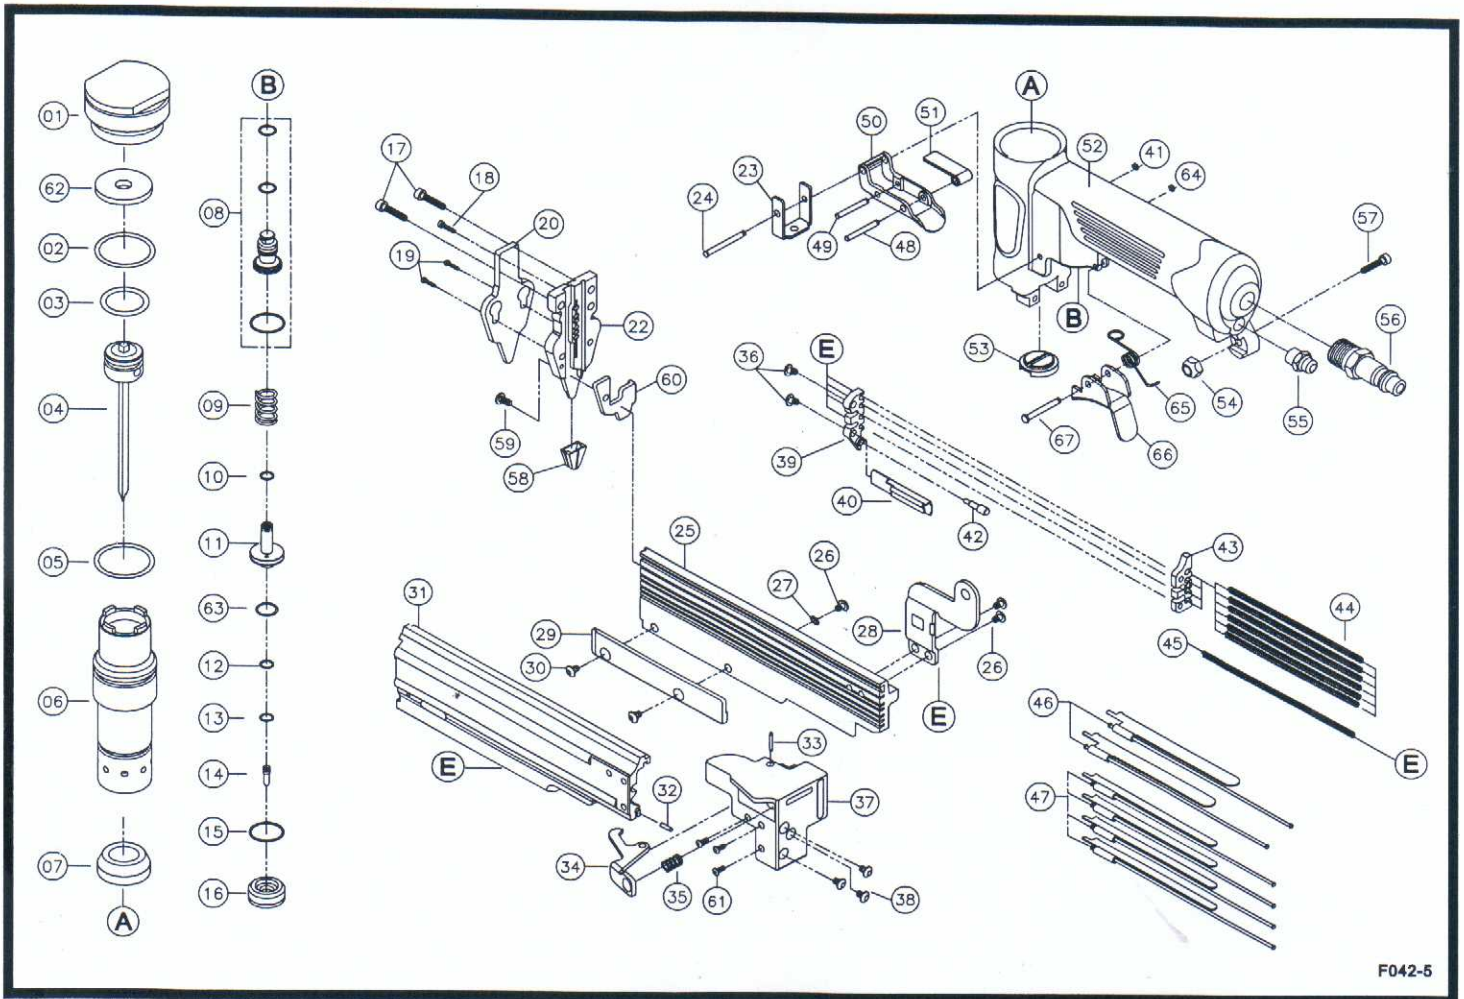

MODEL NO.: P635

F042-5

PARTS LIST MODEL NO. P635

No.	Part NO.	Description	PCS	No.	Part NO.	Description	PCS
1	54010	Top cap	1	33	96010	Pin	1
2	90000	Cap O-ring	1	34	12160	Latch	1
3	90049	Piston O-ring	1	35	12170	Latch Spring	1
4	28095	Piston UNIT	1	36	98002	Hex.Soc.Bolt	2
5	90000	O-ring	1	37	12200	Magazine Rear Cap	1
6	54020	Cylinder	1	38	98022	Bolt Flat Head	3
7	22040	Bumper	1	39	22220	Spring Guide Seat A	1
8	18060-1	Trigger Valve Set	1	40	22260	Pusher A	1
9	18071	Valve Spring	1	41	95002	E-Ring	1
10	90055	O-Ring	1	42	22291	Lock Out Pin	1
11	18080	Valve Seat	1	43	22240	Spring Guide Seat B	1
12	90005	O-ring	1	44	28080	Spring	6
13	90009	O-ring	1	45	22270	Pusher Spring	1
14	18100	Trigger Valve Stem	1	46	22301-1	Pusher L	2
15	90007	O-ring	1	47	22311-1	Pusher C	4
16	18120	Trigger Valve Cover	1	48	96005	Pin	1
17	91007-1	Bolt	2	49	96008	Pin	1
18	91008	Bolt	1	50	22330	Trigger	1
19	91009	Bolt	2	51	54070	Secondary Trigger	1
20	22070	FRONT PLATE	1	52	18580	Body	1
22	28020	GUIDING PLATE	1	53	22370	Drive Guider	1
23	54040	Safety A Seat	1	54	97001	Nut	1
24	52030	Pin	1	55	51213	Air Silencer	1
25	12140	Magazine	1	56	94002	Plug	1
26	98010	Bolt	3	57	91013-2	Bolt	1
27	92002	Spring Washer	1	58	12090	No Mar Tip	1
28	54030	Tail Hanger	1	59	98012	Round Head Screw	1
29	22160	Plate	1	60	22090	Safety Cover	1
30	93003	Flat HD.Screw	2	61	98006	Hex.Soc.Bolt	3
31	12152	Magazine Cover	1	62	18009	Piston Stopper	1
32	96016	Pin	1	63	90007	O-ring	1