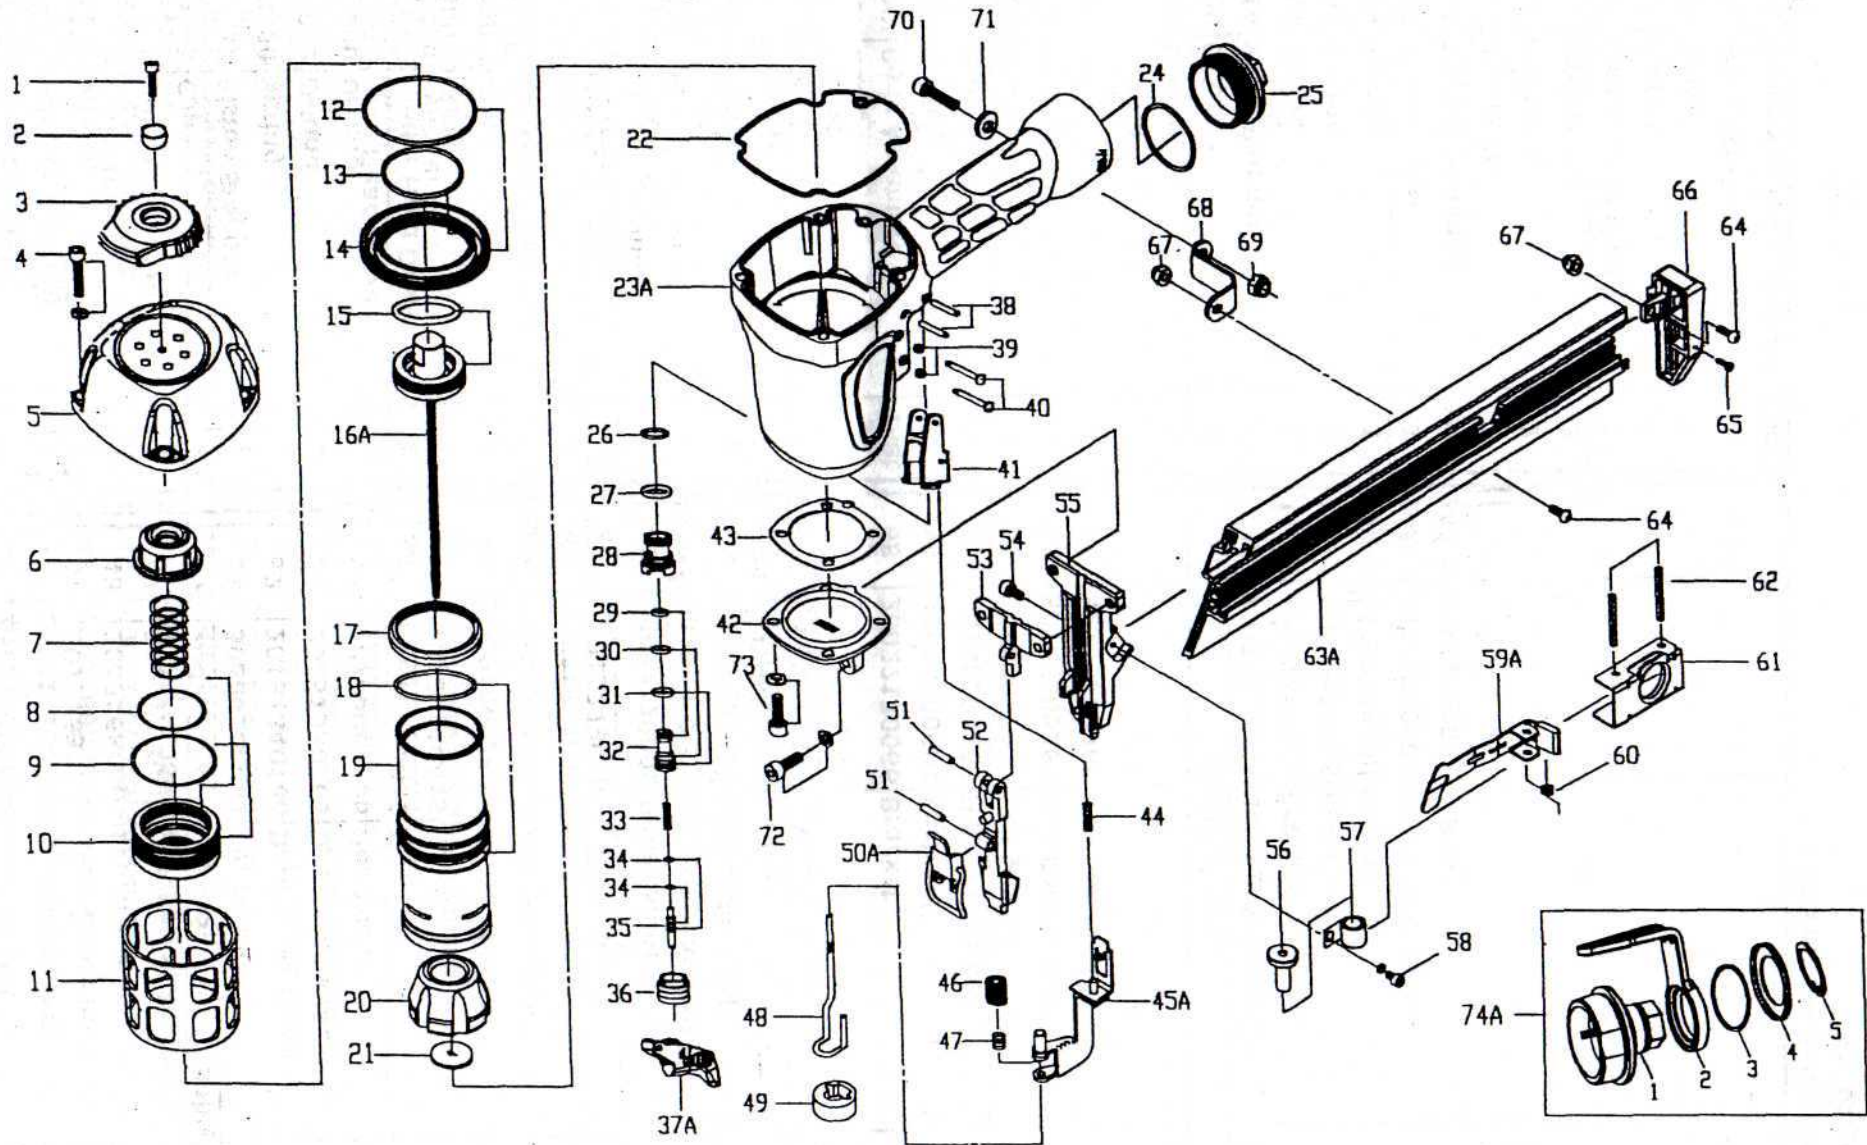

EXPLODED VIEW

Parts List

Item No.	Part No.	Description	Q'ty	Item No.	Part No.	Description	Q'ty
1	32206140766	Hex.Soc.Hd.Bolt	1	46	20121600066	Adjusting Nut	1
2	20790000001	Deflector Bushing	1	47	20121630001	Adjusting Spring	1
3	20790010115	Deflector	1	48	20021680001	Lower Safety Post	1
4	30106250866	Hex.Soc.Hd.Bolt	4	49	20021580015	Rubber Pad	1
5	207900202XX	Cap	1	50A	20021361066	Latch Spring Assembly	1set
6	20750140217	Piston Stopper	1	51	30804160001	Spring Pin	2
7	20970160100	Spring	1	52	20151340166	Door	1
8	30700110000	O-Ring	1	53	20151330066	Driver Guide Cover	1
9	30700111000	O-Ring	1	54	30105080166	Hex.Soc.Hd.Bolt	1
10	20750150000	Piston Head Valve	1	55	20151350066	Nose	1
11	20790180116	Cylinder Hold Down	1	56	20152110016	Roller	1
12	30700112000	O-Ring	1	57	20152090000	Spiral Spring	1
13	30700113000	O-Ring	1	58	30104060866	Hex.Soc.Hd.Bolt	1
14	20750370000	Cylinder Spacer	1	59A	20152522001	Pusher Assembly	1set
15	30700121000	O-Ring	1	60	20152290001	Torsion Spring	1
16A	20880461201	Driver Assembly	1set	61	20152150001	Pusher Latch	1
17	20750250117	Cylinder Seal	1	62	20022120001	Roller Shaft	2
18	30700075000	O-Ring	1	63A	20152052006	Magazine Assembly	1set
19	20790350000	Cylinder	1	64	30405100166	Hex.Soc.Hd.Bolt	2
20	20750470115	Bumper	1	65	30303080166	Screw	1
21	20020480101	Driver Guide	1	66	20152180000	Magazine Cap	1
22	20750130015	Gasket	1	67	30605080001	Locknut	2
23A	207506023XX	Body Assembly	1set	68	20022170066	Bracket	1
24	30700185000	O-Ring	1	69	30606100001	Locknut	1
25	207707X01XX	End Cap	1	70	30106200166	Hex.Soc.Hd.Bolt	1
26	30700079000	O-Ring	1	71	30900003001	Flat Washer	1
27	30700081000	O-Ring	1	72	30105200266	Hex.Soc.Hd.Bolt	2
28	20770900016	Valve	1	73	32206250866	Hex.Soc.Hd.Bolt	4
29	30700002000	O-Ring	1				
30	30700201000	O-Ring	1				
31	30700071000	O-Ring	1	Optional Parts			
32	20770910016	Valve Plunger	1	74A	20970832115	Belt Hook Assembly	1set
33	20770960001	Spring	1	74A-1	209707X00XX	End Cap	1
34	30700080000	O-Ring	2	74A-2	20970830115	Belt Hook	1
35	22220920000	Plunger	1	74A-3	30700188000	O-Ring	1
36	20770930016	Plunger Cap	1	74A-4	20970840001	Cover Belt Hook	1
37A	22220952015	Trigger Assembly	1set	74A-5	33425000001	C-Ring	1
38	30803240001	Spring Pin	2				
39	30700078000	Grommet	2				
40	20770890001	Trigger Pin	2				
41	22222840115	Contact Trip Guide	1				
42	20151080166	Bottom	1				
43	20011070000	Gasket	1				
44	20791490001	Safety Spring	1				
45A	20881512001	Lower Safety Lever Assy.	1set				